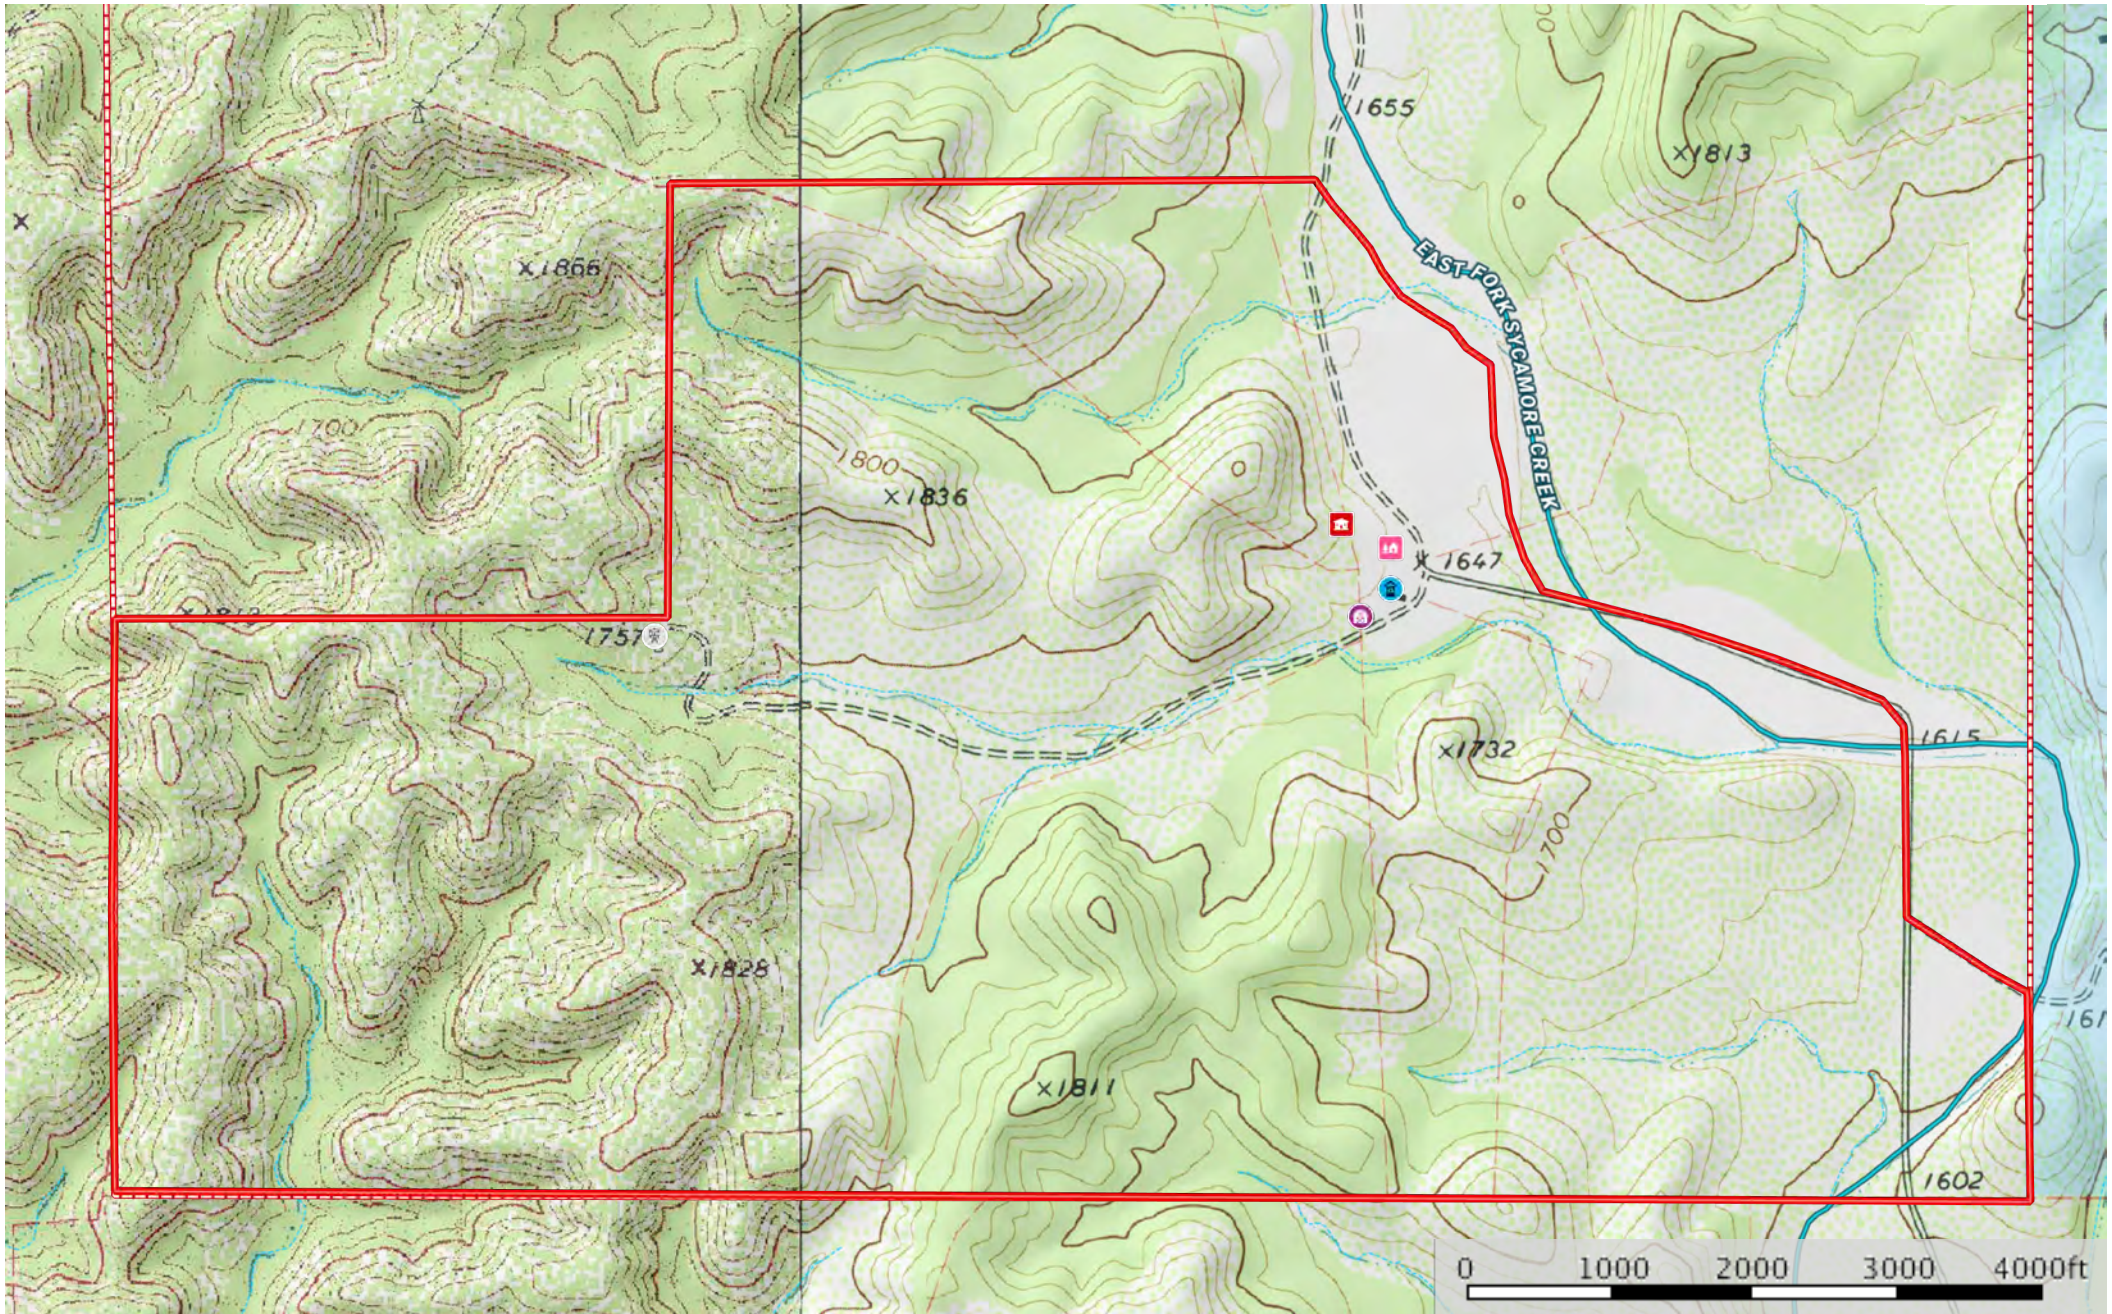

JS Kickapoo Ranch

Kinney County, Texas, 1183.12 AC +/-

-  Windmill
-  Well
-  Main House
-  Cabin
-  Barn
-  Boundary
-  Outside Boundary
-  Forest Service
-  State Land
-  Fish and Wildlife
-  National Park
-  Other
-  BLM
-  Stream, Intermittent
-  River/Creek
-  Water Body