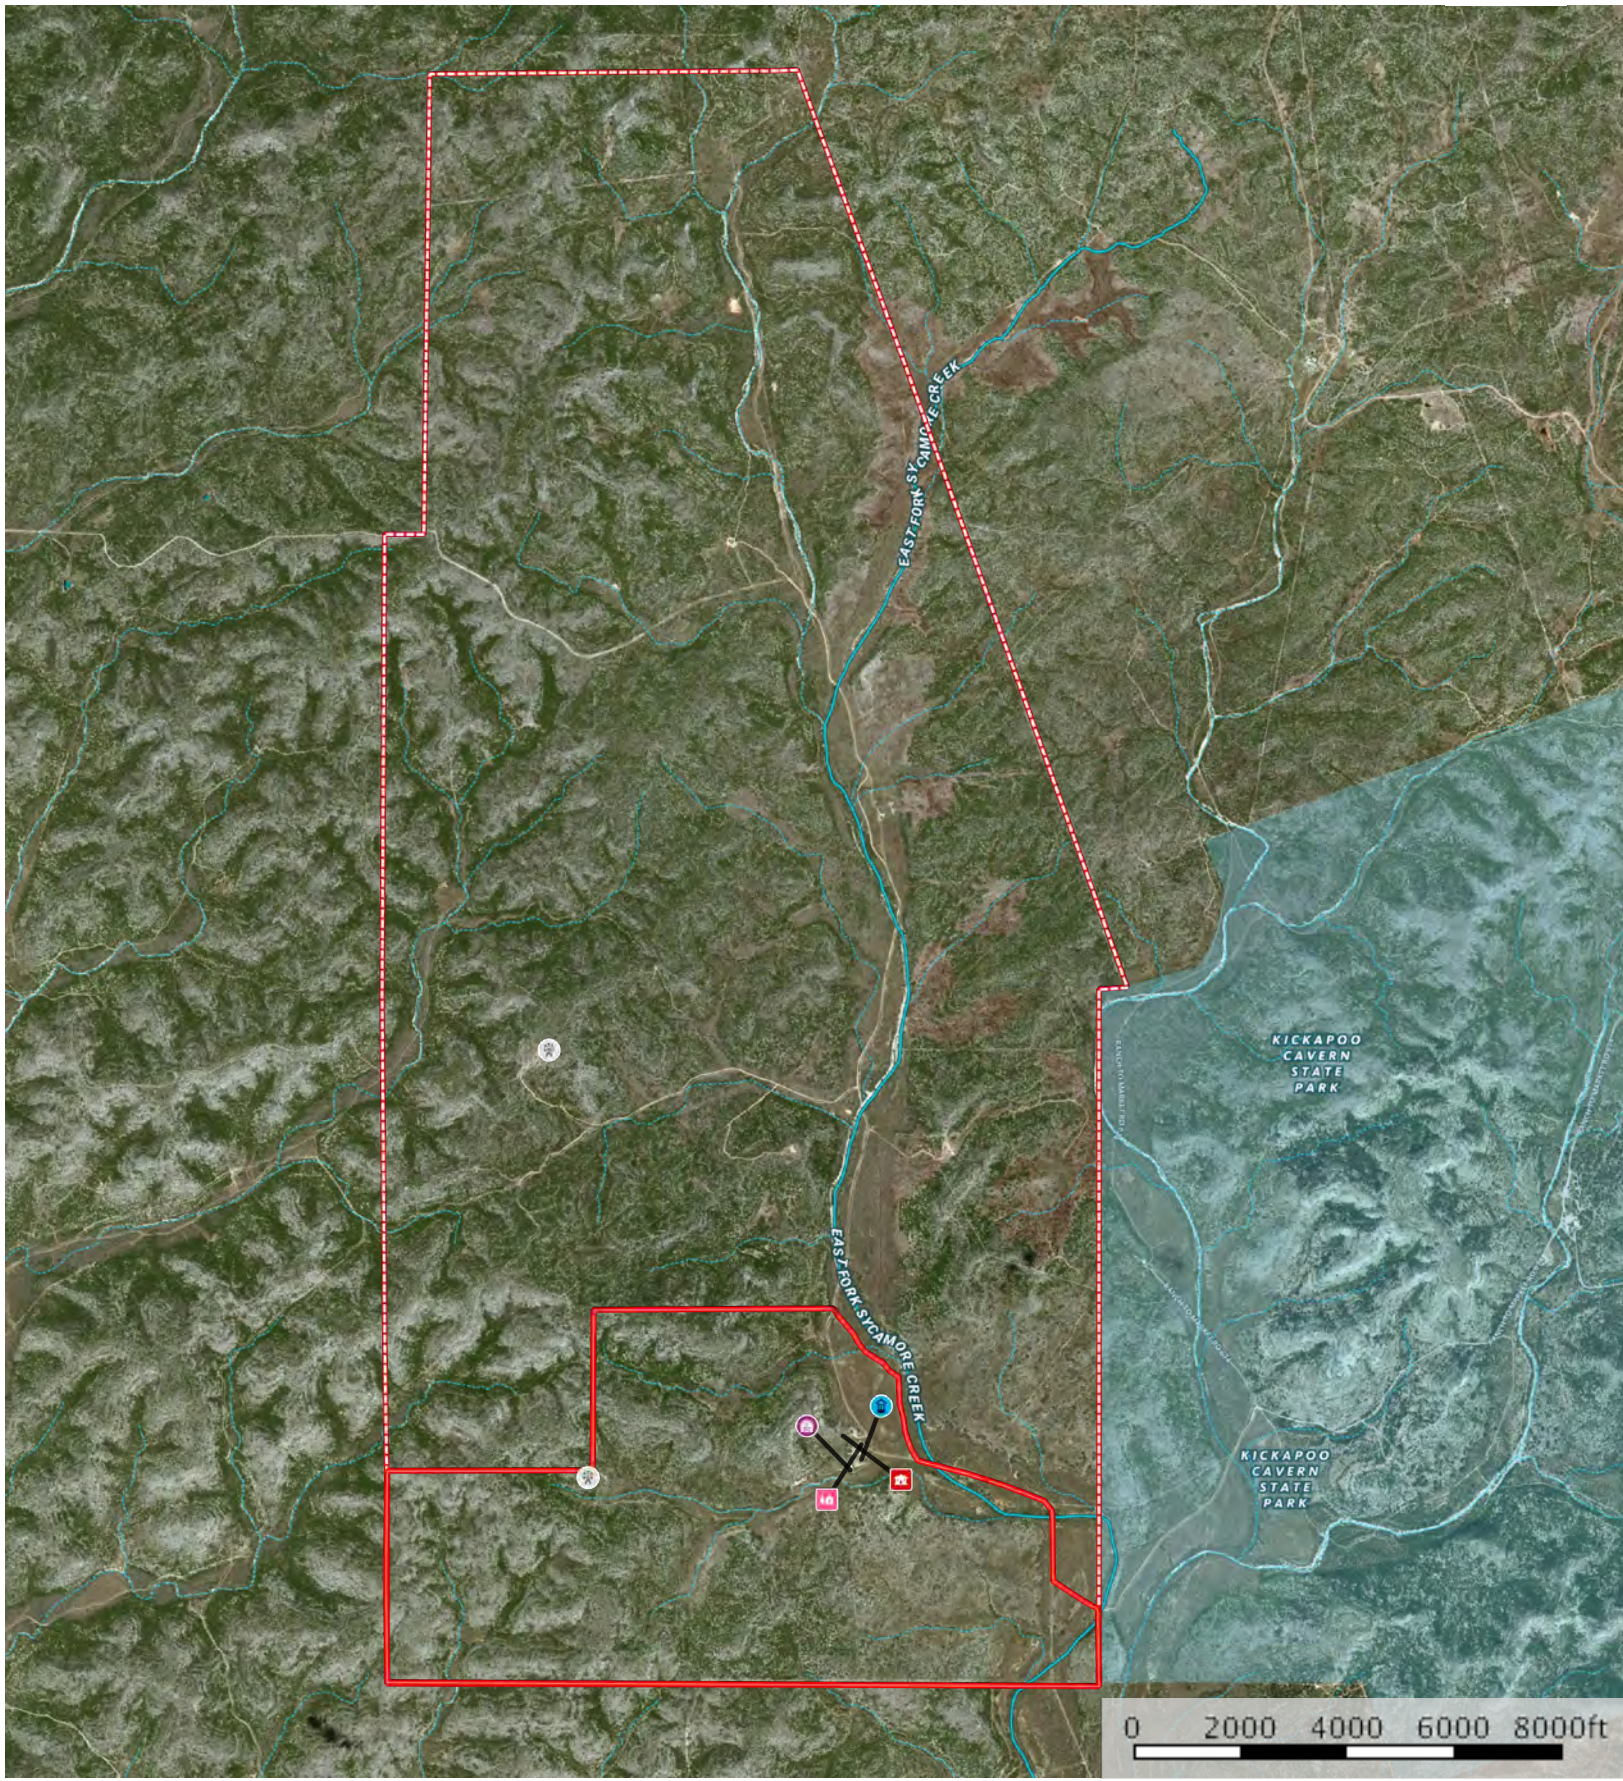

# JS Kickapoo Ranch

Kinney County, Texas, 1183.12 AC +/-

Windmill	Well	Main House	Cabin	Barn	Boundary	Outside Boundary	Forest Service	State Land	Fish and Wildlife
National Park	Other	BLM	Stream, Intermittent	River/Creek	Water Body				